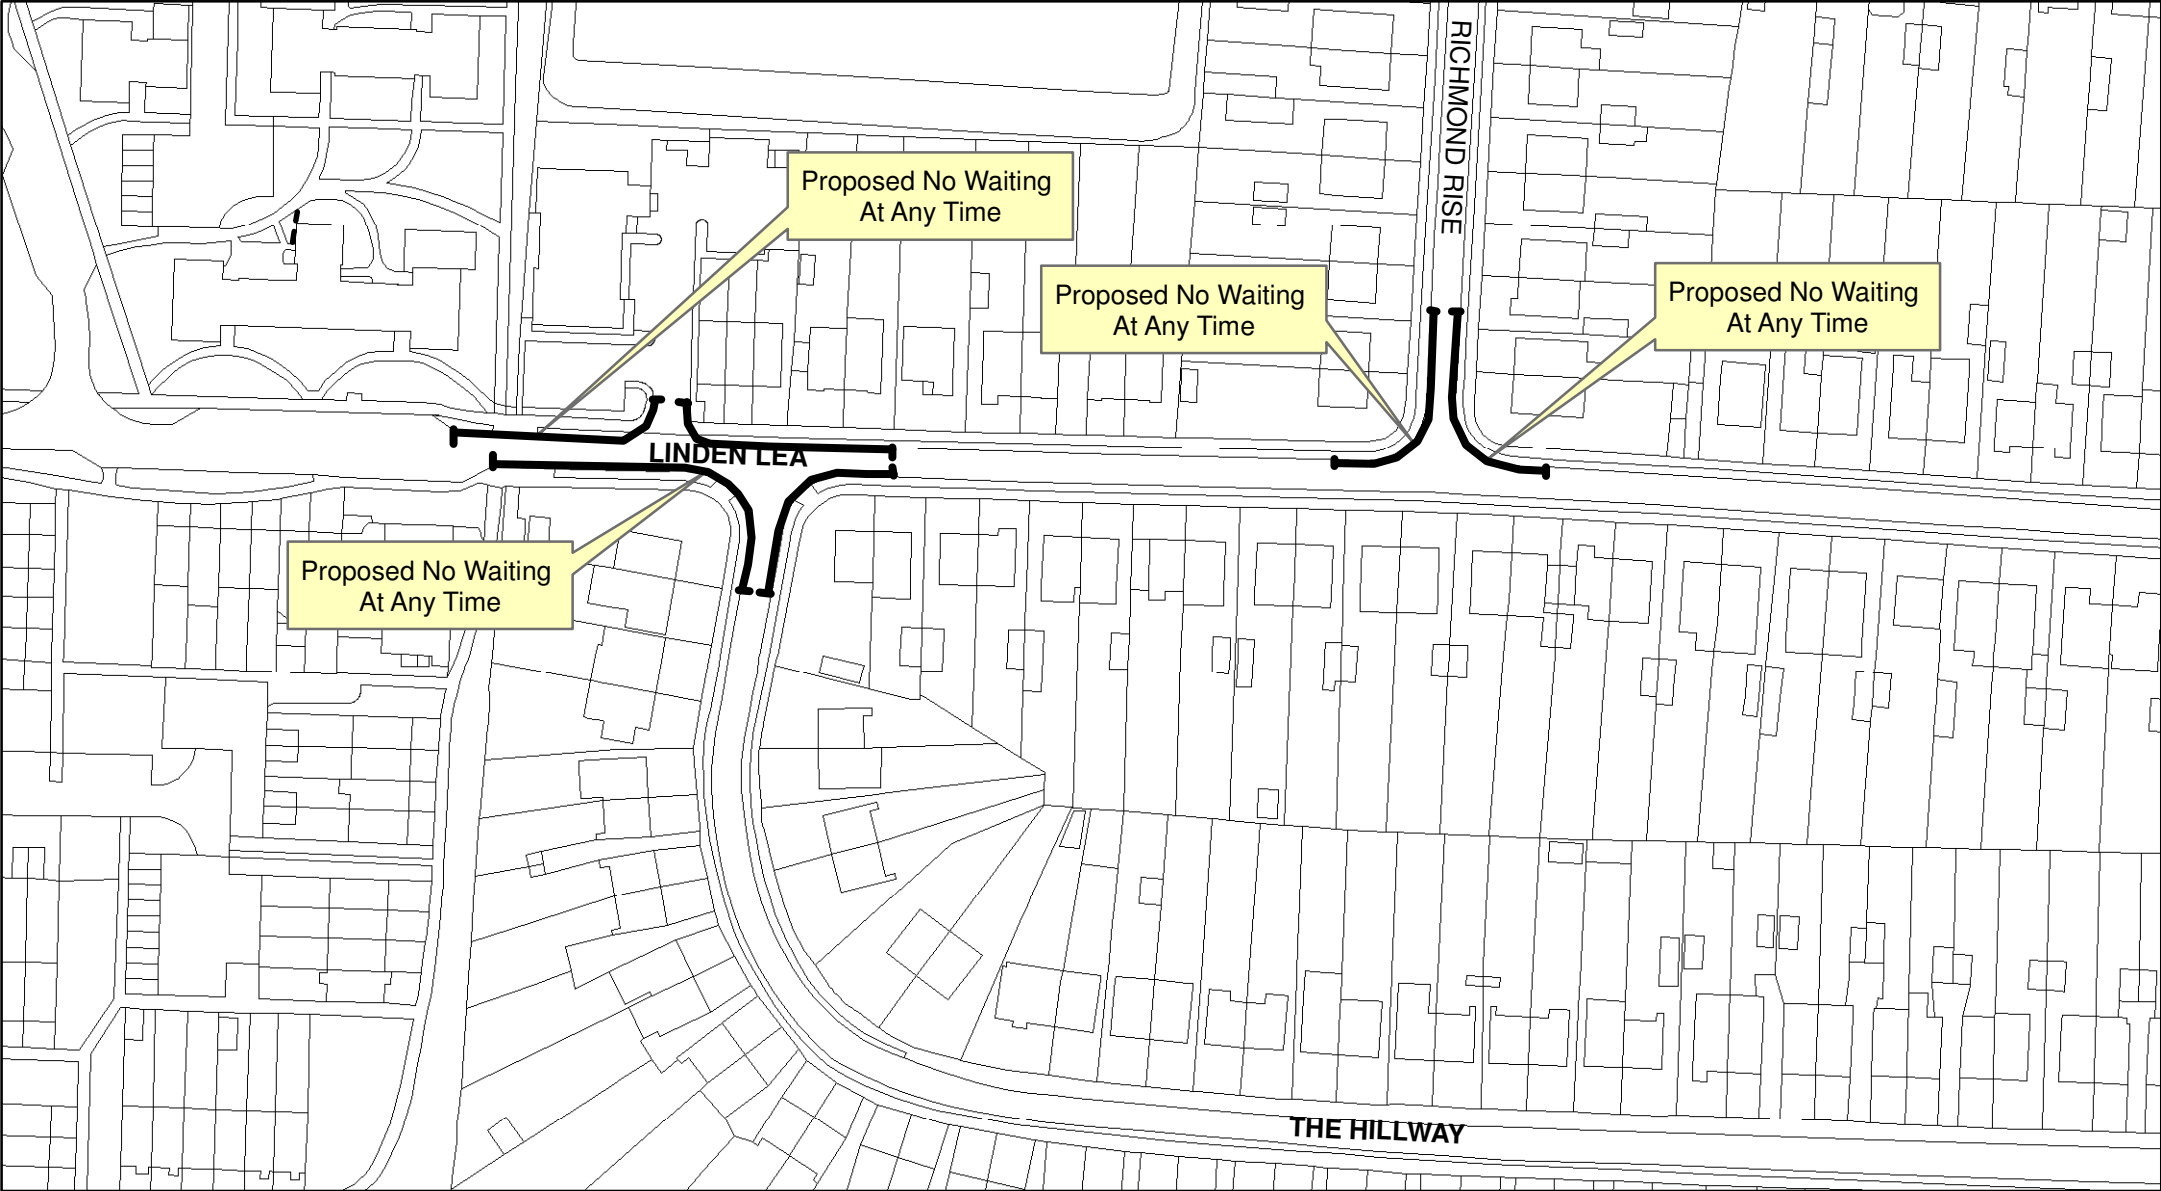

FAREHAM BOROUGH COUNCIL

**LINDEN LEA, PORTCHESTER
PLAN 2**

SCALE - 1:1250 @ A4